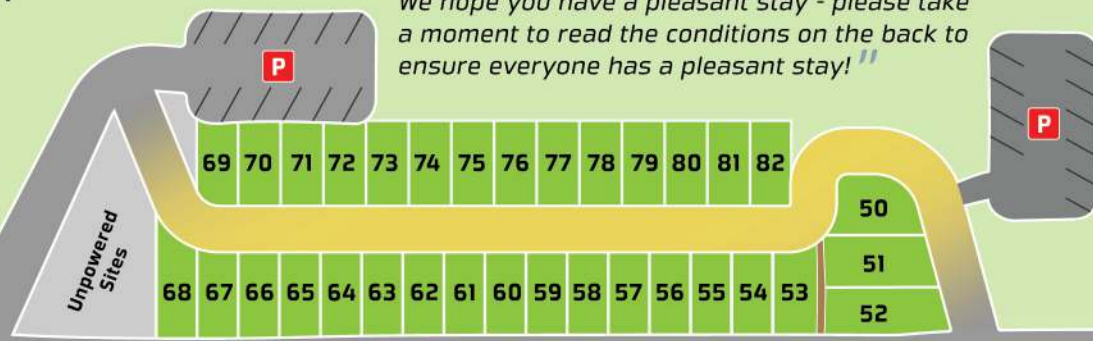

MORGAN RIVERSIDE CARAVAN PARK

SITE MAP

To Ferry

Boat Ramp

"Welcome to our park!
We hope you have a pleasant stay - please take a moment to read the conditions on the back to ensure everyone has a pleasant stay!"

Unpowered Sites

NO THROUGH ROAD

ONE WAY ROAD

EXIT

ONE WAY ROAD

YOU ARE HERE!

CHECK IN LANE

- Crusher Dust Sites
- Standard Cabins
- Ensuite Cabins
- Grass Sites
- Amenities
- Gravel Sites
- Semi Permanent
- Walking Track
- Camp Kitchen
- Swimming Pool
- Dump Point
- Playground
- Golf Course
- BBQ Facilities
- Evacuation Point

P Parking

10 Strictly 10kmph

Kiosk - Local Information & Supplies - Drinks, Ice creams, Chips, Lollies, Ice, Daily Newspapers, Hire Equipment & more!

This map is not to scale

Like and rate us!